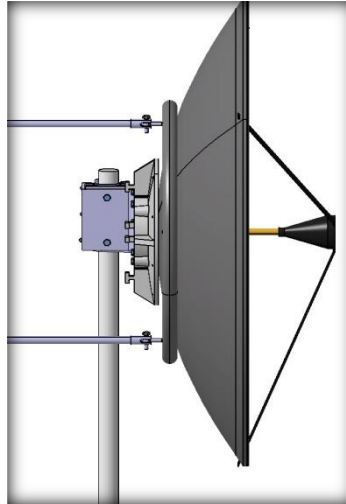

High Performance Antenna

SD-15GHz-1.2

FREQUENCY	14400MHz – 15350MHz
VSWR	1 : 1.3
Gain	41.8 dBi
F/B	-74
F/S	-29